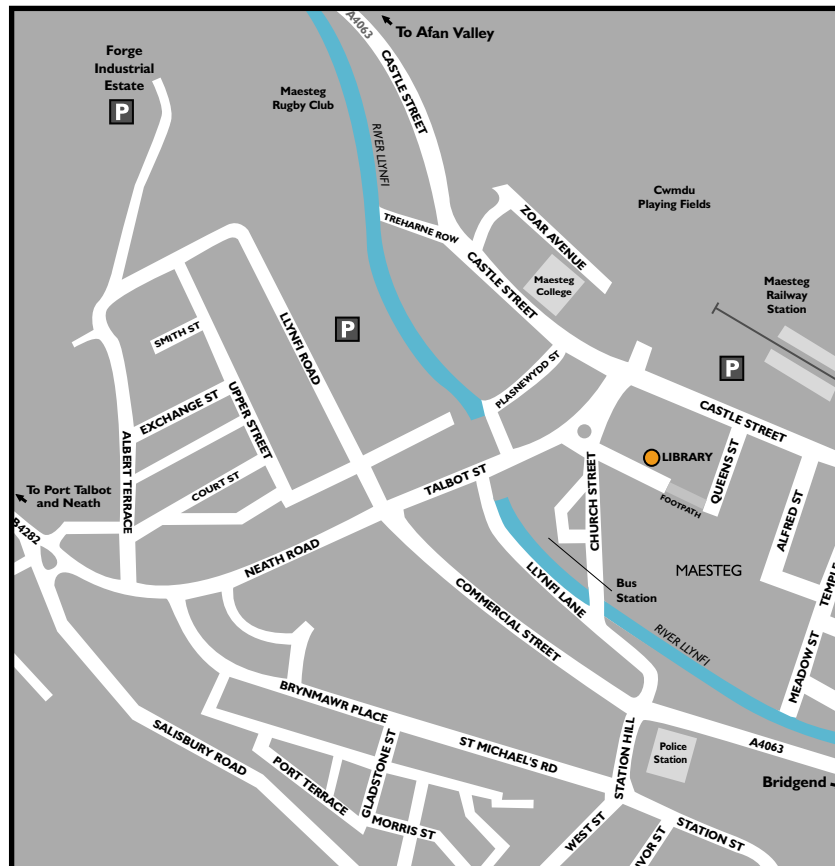

Located down a narrow road, North's Lane, off the traffic island in front of the Town Hall. Very limited parking is available in North's Lane immediately outside the library, otherwise the nearest free parking is in the Railway Station car park (350m). The town bus station is adjacent to the Town Hall (250m). Train services from Maesteg Station (400m).