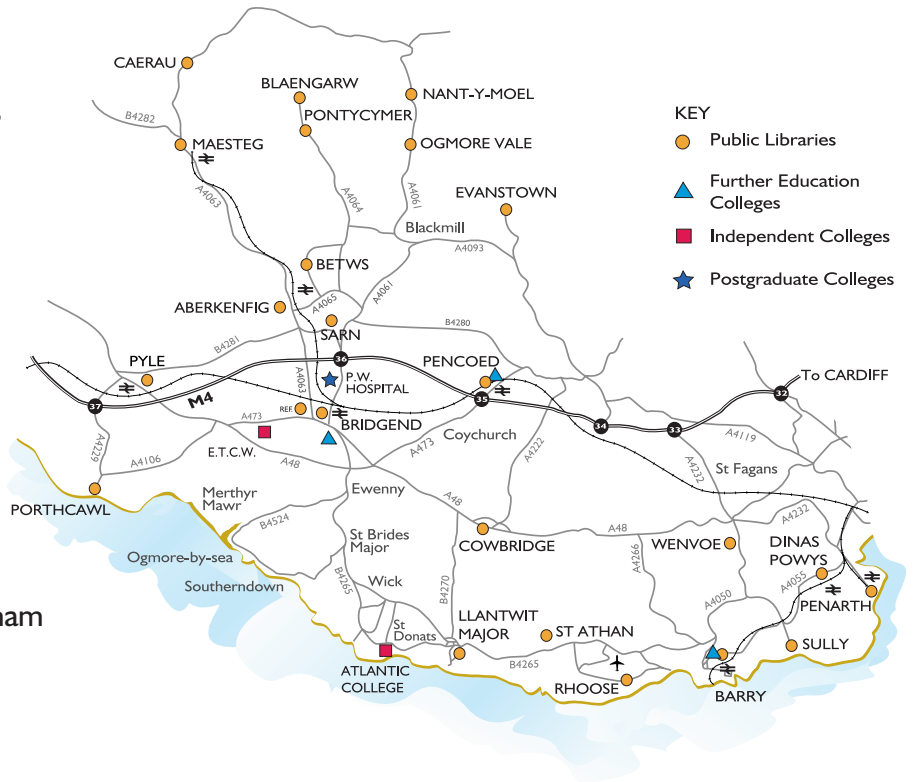

Maesteg Library

North's Lane
Maesteg
BRIDGEND
CF34 9AA

Tel No. 01656 733201

Fax No. 01656 731098

E-mail: maestlib@bridgend.gov.uk

Website: www.bridgend.gov.uk

Librarian to contact: Helen Pridham