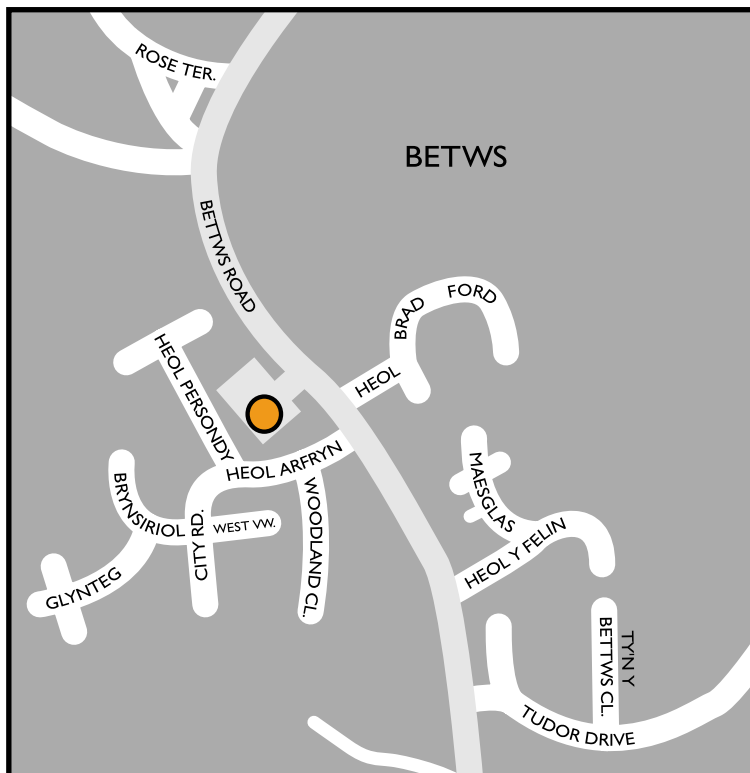

The Betws Centre, in which the library is housed, is in Betws Road, the main road through the village, on the left 500m after entering the village from the south. Free parking is available in the Betws Centre car park. Bus services to Bridgend and the Garw Valley stop in Betws Road (100m).