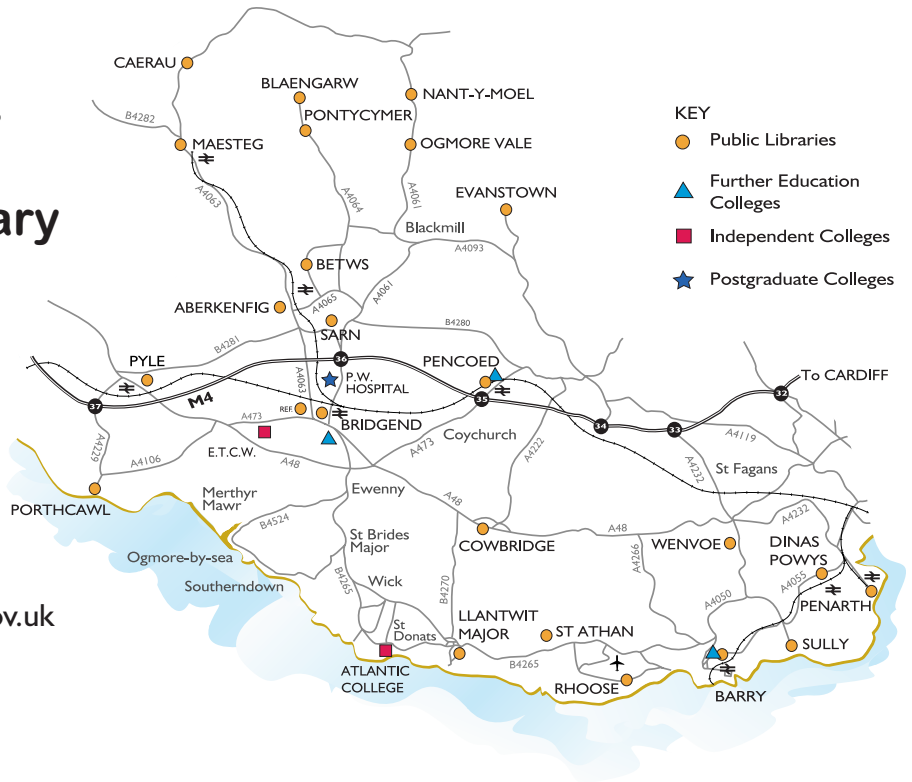

Directions

Llantwit Major can be reached via the B4265 from Barry and Bridgend or link roads from the A48. The library and adjoining health centre are in clear view at the junction of Le Pouliguen Way and Boverton road. Turn as if towards the town centre at this roundabout but turn immediately left into a lane leading past the library on your left to a large car park at the rear. There is a small bus station serving all local routes on Le Pouliguen Way.