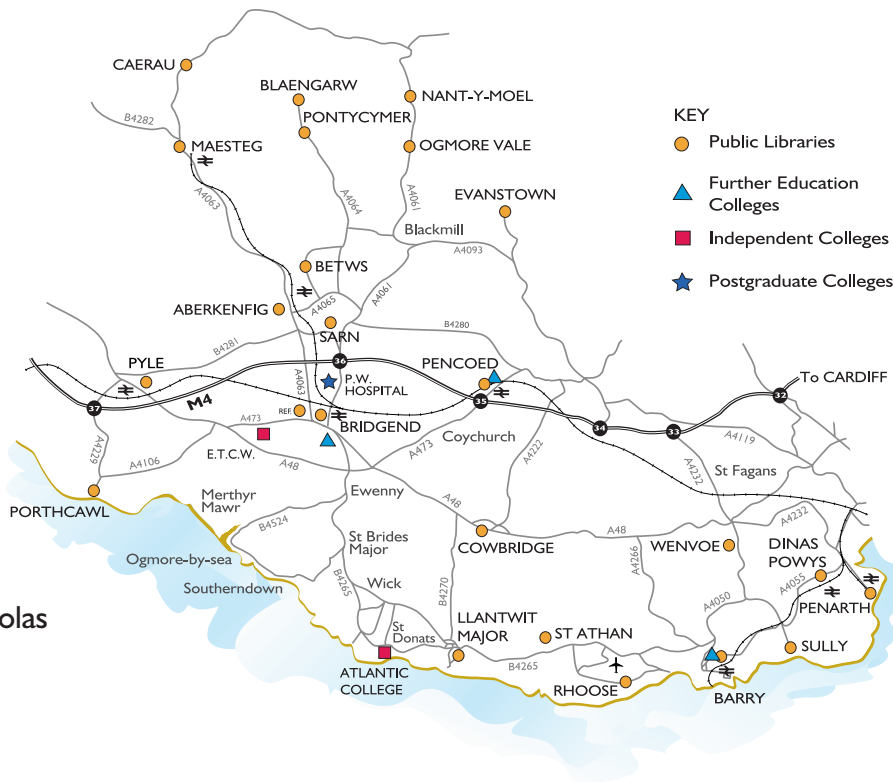

Pencoed Library

Penybont Road
Pencoed
BRIDGEND
CF35 5RA

Tel No. 01656 860358

Fax No. 01656 863042

E-mail: penclib@bridgend.gov.uk

Website: www.bridgend.gov.uk

Librarian to contact: Alison Nicholas