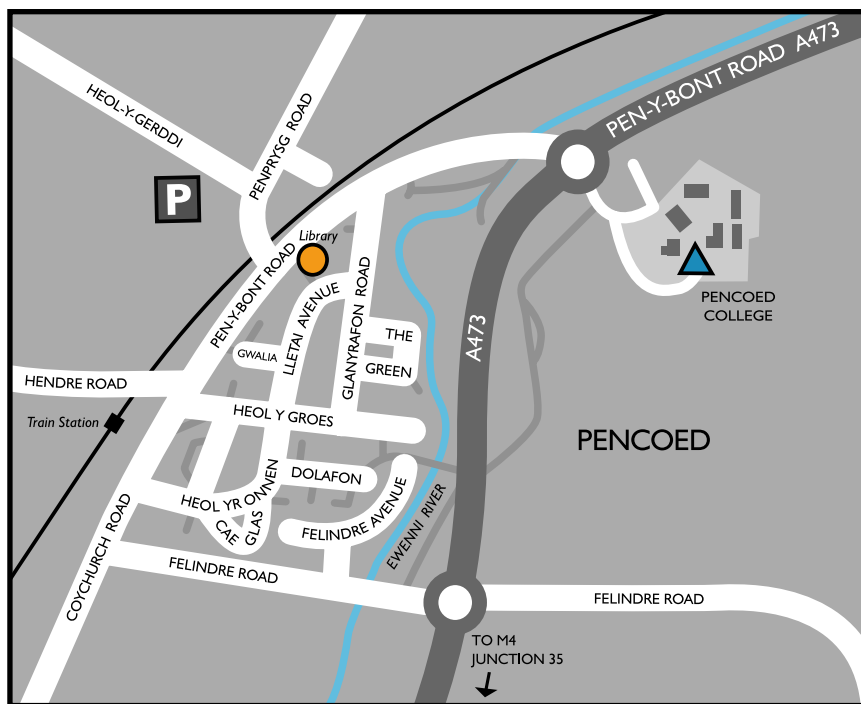

Prominently positioned on Penybont Road, the main road through Pencoed, to the north end of the town on the right just past the traffic light controlled junction with Penprysg Road. Small car park to rear for library users only, otherwise limited on-street parking in Penybont Road or free car park off Penprysg road (250m). Bus services stop immediately outside the library. Train services from Pencoed Station (500m).