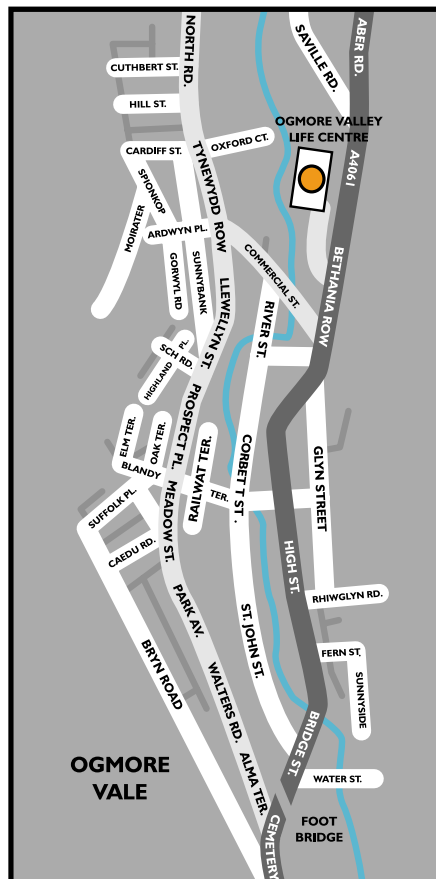

Directions

The library is housed in the Ogmore Valley Life Centre, to the north of the village. The access road is off the A4061, 300m on the left after the junction with Commercial Street (look out for the brown "Life Centre" sign). Free car parking in the Centre car park (adjacent). Bus services from the A4061 and Commercial Street (400m).