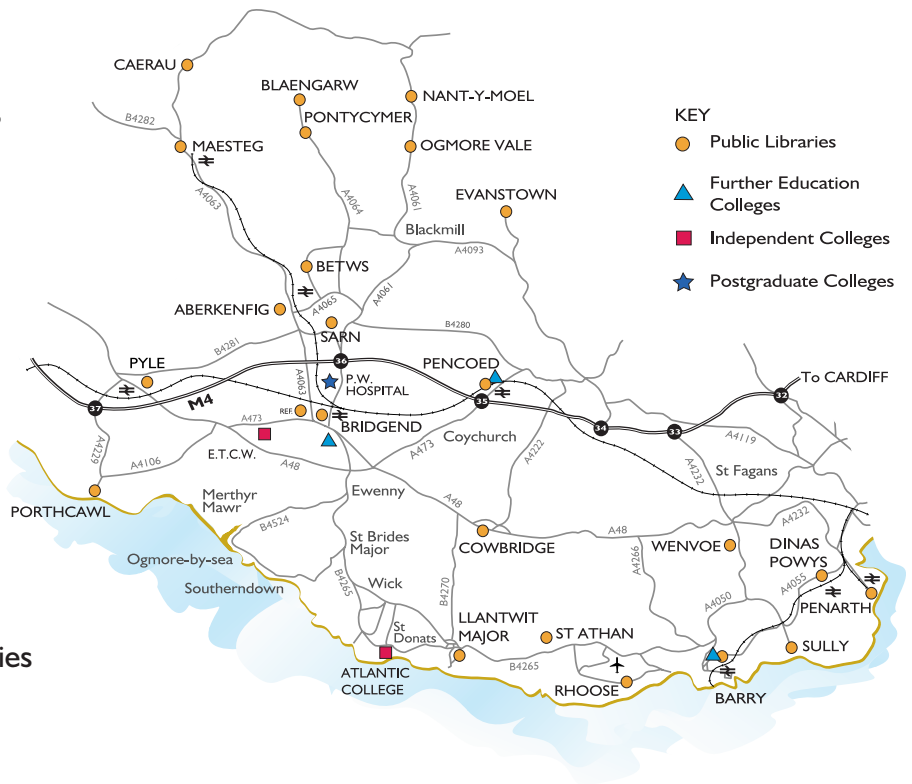

Directions

The Berwyn Centre, which houses the library, is prominently located on the main road (Ogwy Street) in the centre of the village. On-street parking (some time-limited) on the main road and in the street to the side of the Centre. Bus stop nearby (30m).