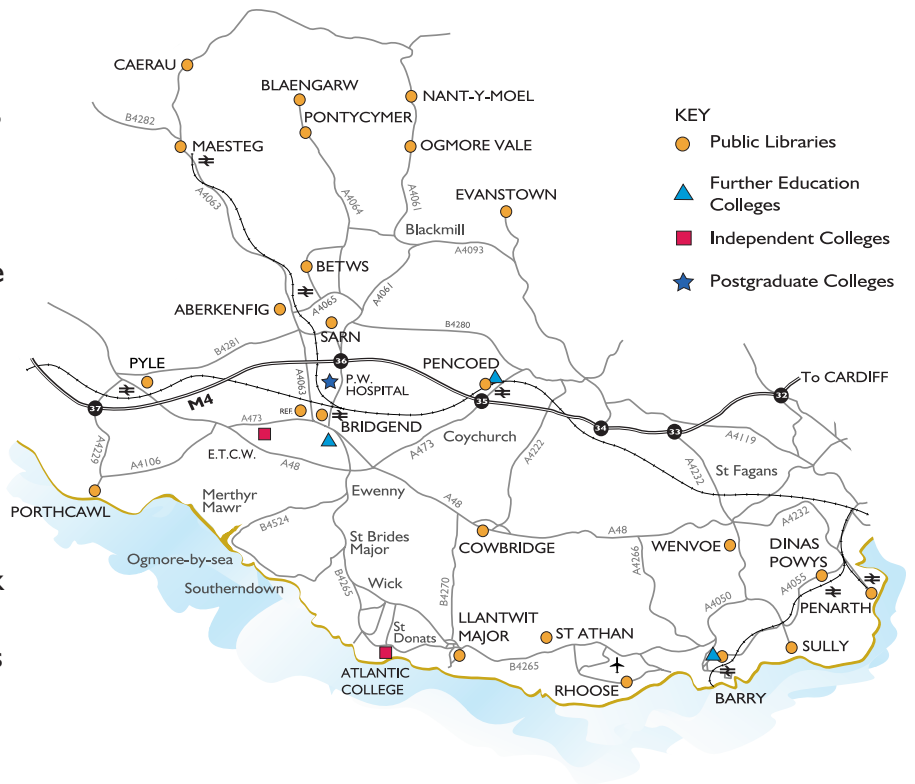

## Directions

The library is housed in the Noddfa Chapel Community Centre, 700m up Caerau Road from the A4063 (main road through the village), with a separate entrance to the side of the building in North Street. On-street parking in Caerau Road and North Street. Bus services nearby from Caerau Road (50m).