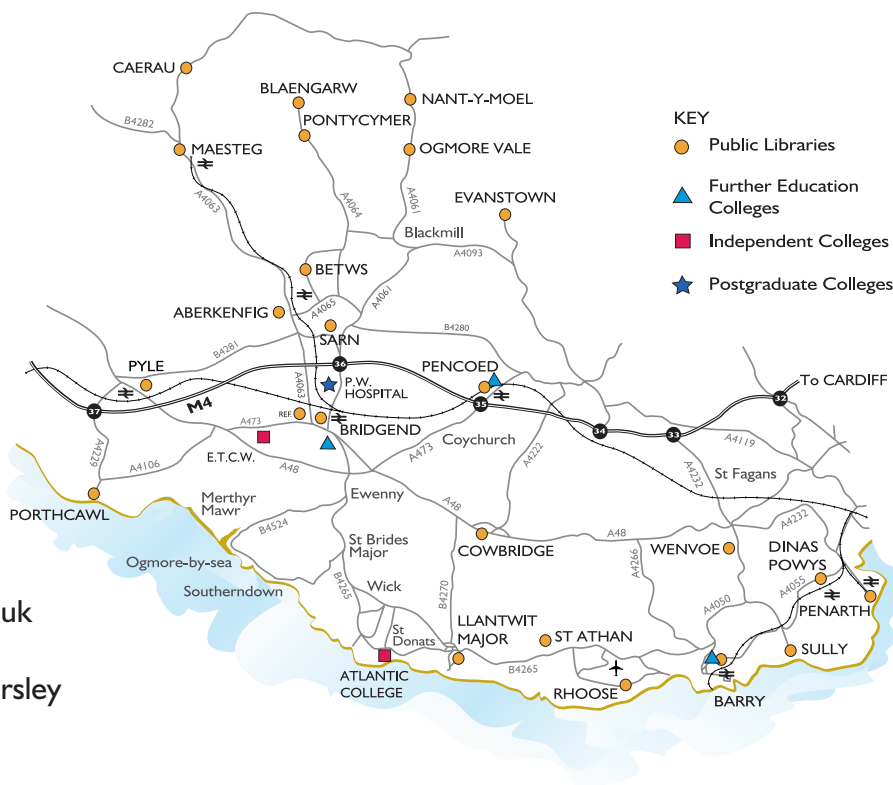

## Directions

Located in the pedestrianised centre of Bridgend with no access for cars to Wyndham Street during library opening hours. Car parking (charged) is available at the Rhiw (550m), Embassy (600m) and Brackla Street (600m). Most local bus services call at the town bus station (200m). Mainline and local train services from Bridgend Station (500m).