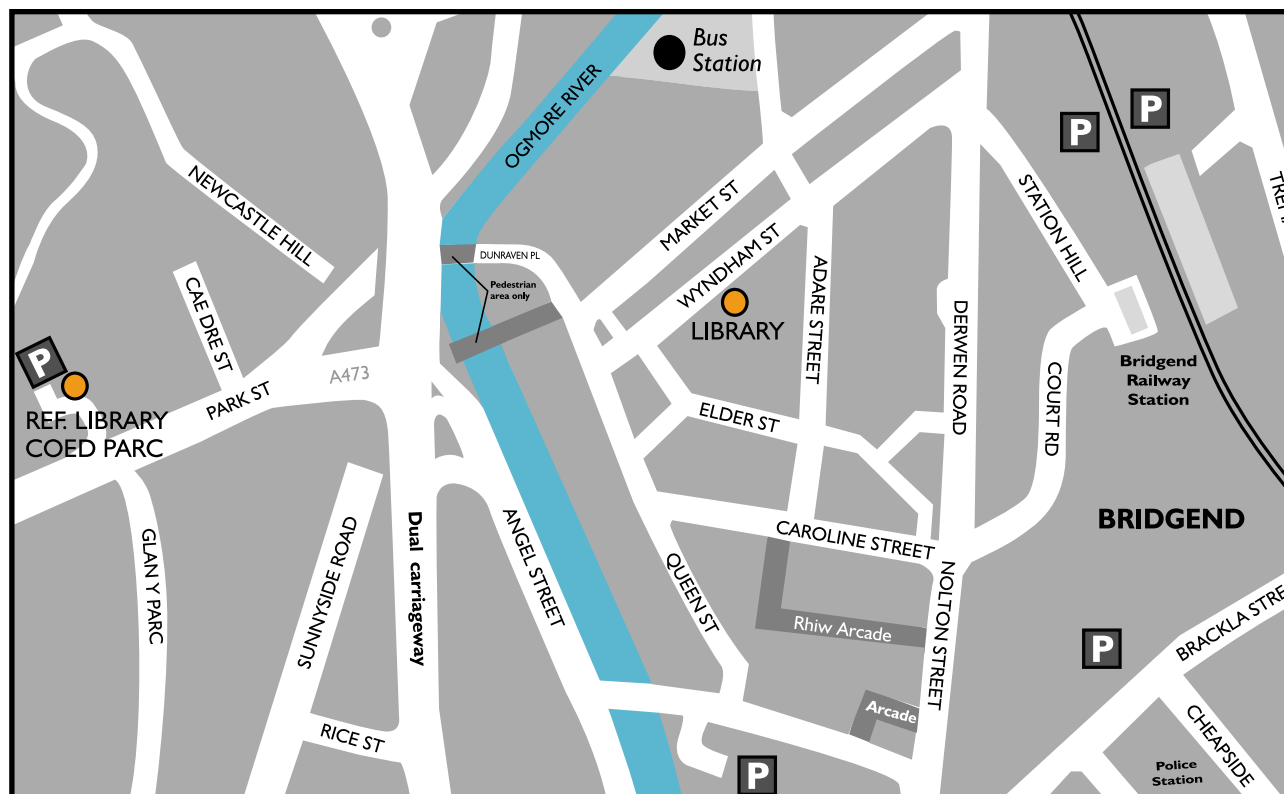

## Directions

Located in the pedestrianised centre of Bridgend with no access for cars to Wyndham Street during library opening hours. Car parking (charged) is available at the Rhiw (550m), Embassy (600m) and Brackla Street (600m). Most local bus services call at the town bus station (200m). Mainline and local train services from Bridgend Station (500m).