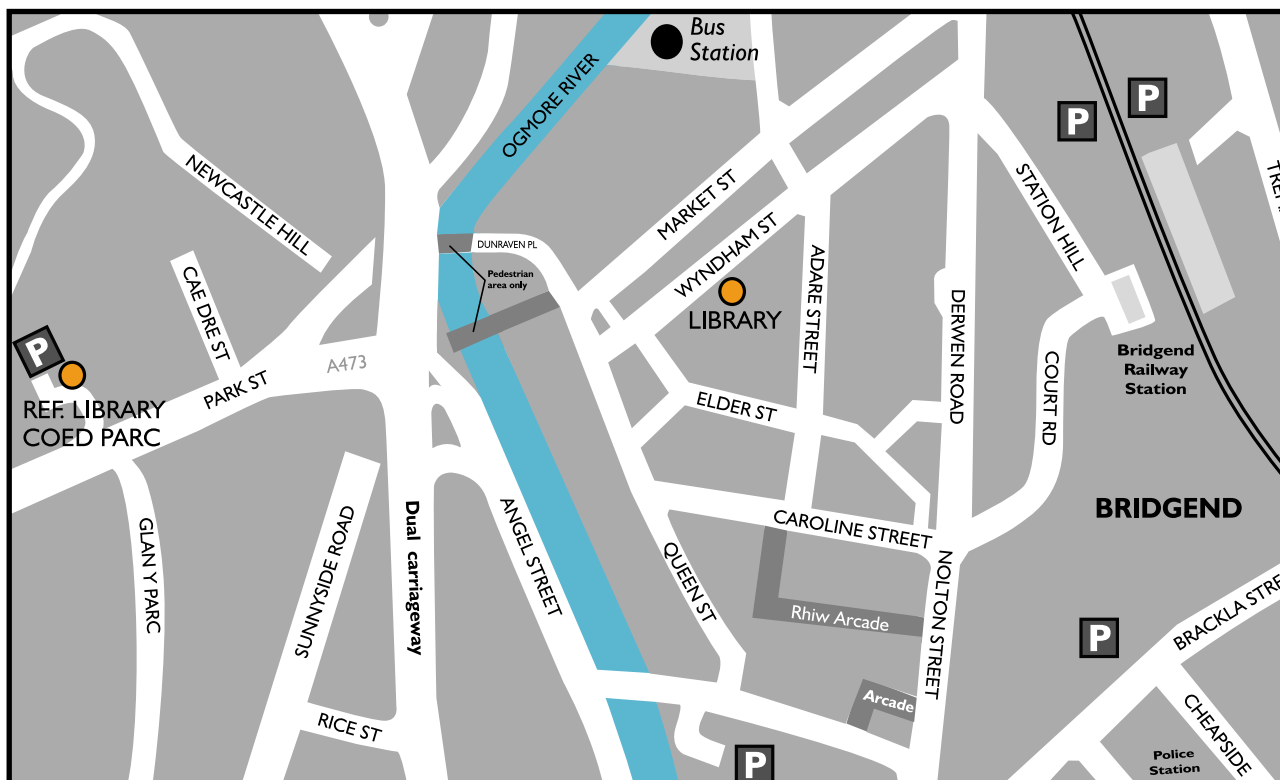

Librarian to contact: Christine Phillips

Directions

Located 350m on the right up Park Street (A473), the main road out of Bridgend to the west. Free on-site car parking is available for library users only. Bus services from Park Street (300m further up Park Street) and from the town bus station (700m). Main line and local train services from Bridgend Station (1.1km).