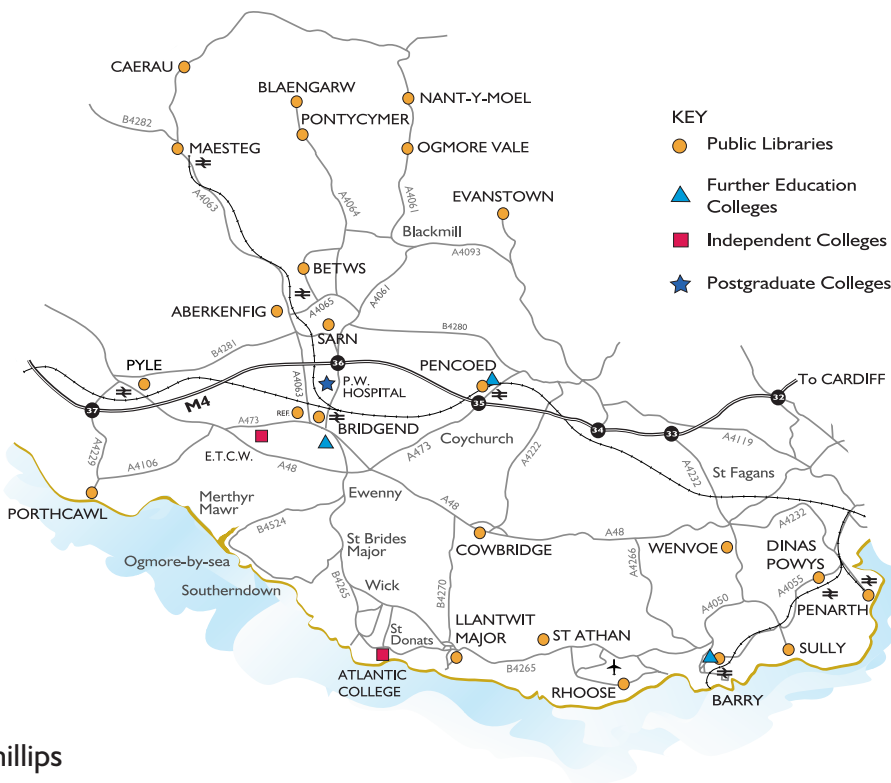

Librarian to contact: Christine Phillips

Directions

Located 350m on the right up Park Street (A473), the main road out of Bridgend to the west. Free on-site car parking is available for library users only. Bus services from Park Street (300m further up Park Street) and from the town bus station (700m). Main line and local train services from Bridgend Station (1.1km).