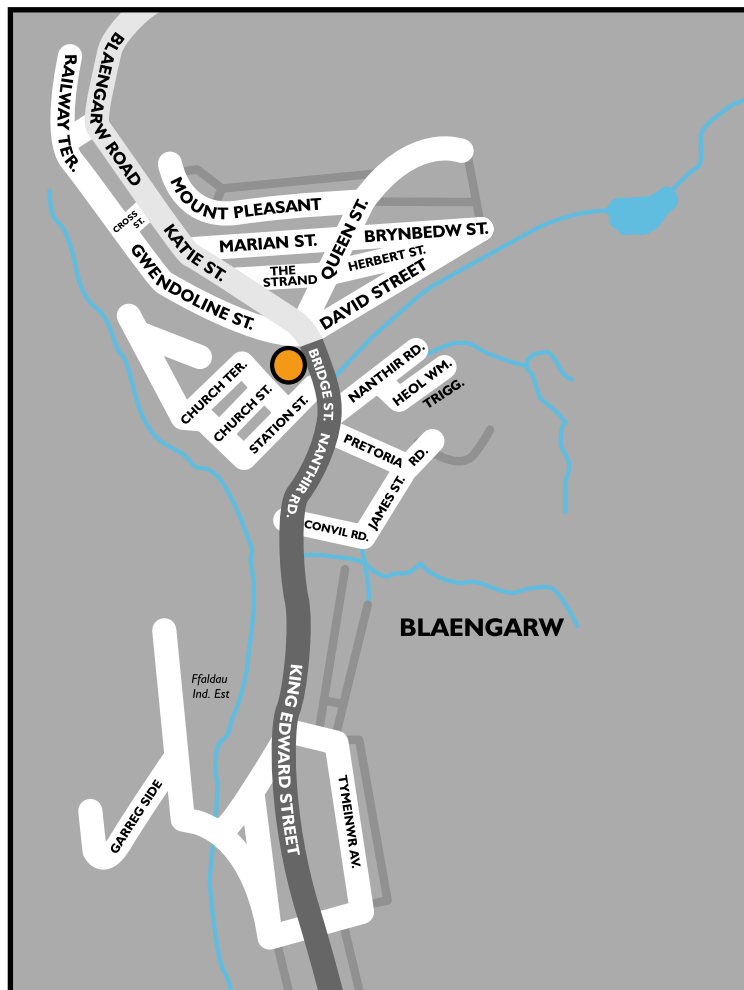

## Directions

The library is housed in the Blaengarw Primary School building with a separate entrance at the side in Station Street. Adjacent on-street parking in Station Street and Church Place. Bus services stop in Bridge Street (100m).