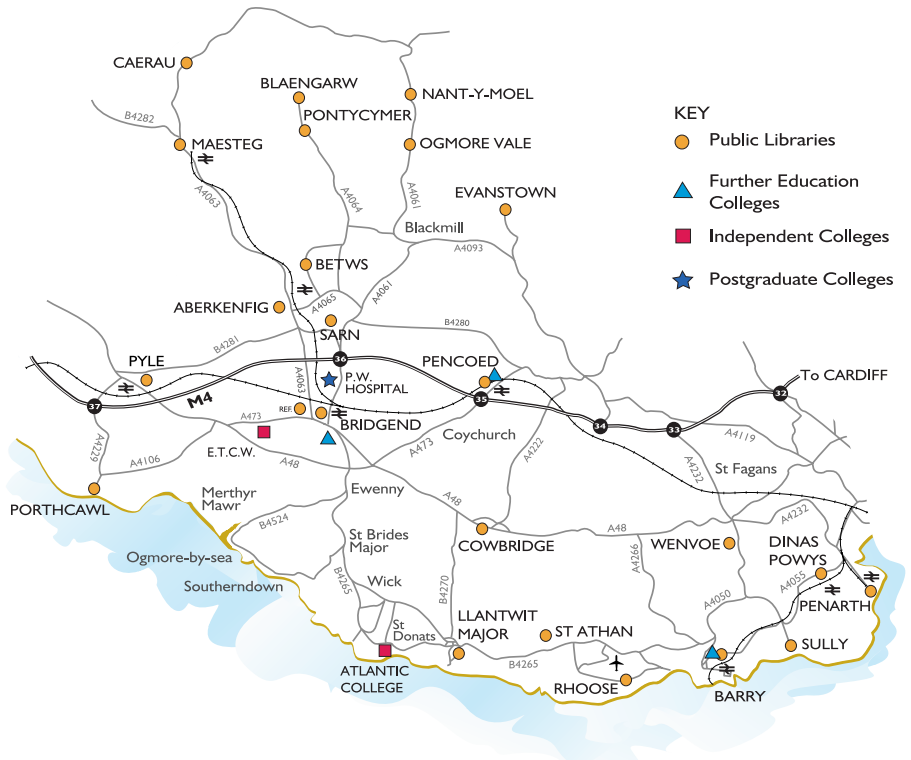

## Directions

The library is housed in the Blaengarw Primary School building with a separate entrance at the side in Station Street. Adjacent on-street parking in Station Street and Church Place. Bus services stop in Bridge Street (100m).