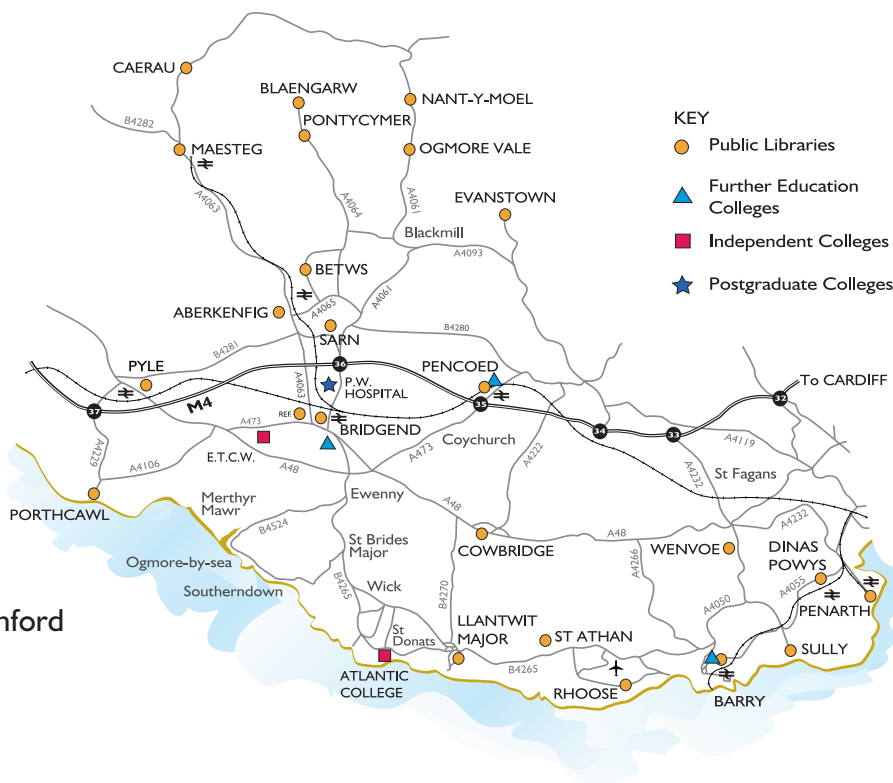

Directions

ROAD DETAILS

If approaching from the east, leave the M4 at Junction 35, and join the A473 for Bridgend. Continue along the A473 across two roundabouts. On reaching the third roundabout take the third exit for Bridgend town centre. Continue straight through the traffic lights past Tesco on your left and under a railway bridge. The college is 200 metres further along the road, on your left.

PUBLIC TRANSPORT DETAILS

Bridgend is well served by train and bus. The newly - built bus station is a hub for local services, including the X2 Cardiff - Porthcawl service which stops outside the college. Train services from Cardiff, Swansea and Maesteg call at Bridgend, and services along the Vale of Glamorgan from Barry via Llantwit Major are due to start in May 2005. When leaving the station turn left down Court Road and left again along Nolton Street. Continue until you reach traffic lights at the end of Nolton Street where you turn left along Cowbridge Road. The college is 200 metres further along the road, on your right.