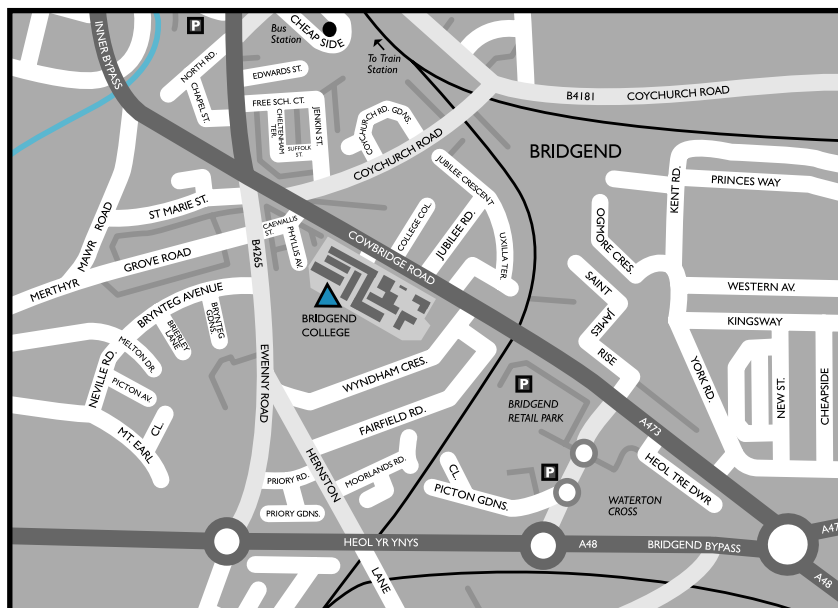

Directions

ROAD DETAILS

If approaching from the east, leave the M4 at Junction 35, and join the A473 for Bridgend. Continue along the A473 across two roundabouts. On reaching the third roundabout take the third exit for Bridgend town centre. Continue straight through the traffic lights past Tesco on your left and under a railway bridge. The college is 200 metres further along the road, on your left.

PUBLIC TRANSPORT DETAILS

Bridgend is well served by train and bus. The newly - built bus station is a hub for local services, including the X2 Cardiff - Porthcawl service which stops outside the college. Train services from Cardiff, Swansea and Maesteg call at Bridgend, and services along the Vale of Glamorgan from Barry via Llantwit Major are due to start in May 2005. When leaving the station turn left down Court Road and left again along Nolton Street. Continue until you reach traffic lights at the end of Nolton Street where you turn left along Cowbridge Road. The college is 200 metres further along the road, on your right.