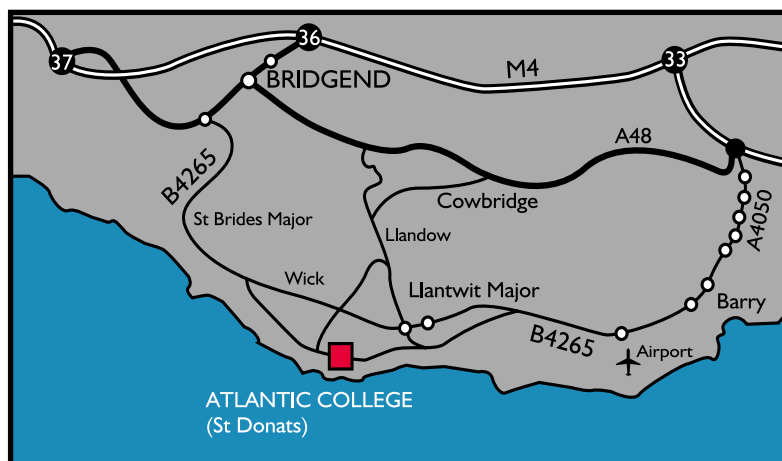

## Directions

### By Public Transport

Main line intercity to Bridgend station and a further 20 mins by hourly bus or taxi to St Donats.

#### M4 Westbound

- Exit junction 33 for A4232.
- On A4232 take exit signposted Barry/Cardiff Airport.
- At large roundabout, take 4th exit for A48 towards Cowbridge.
- Continue on the A48 past Cowbridge.
- Take B4270 to Llantwit Major (brown sign for Atlantic College).
- Follow brown tourist signs for Atlantic College or St Donats Castle on B4265 (signposted Bridgend).

#### M4 Eastbound

- Exit junction 35 onto A473 South.
- At roundabout, take A48 towards Cardiff.
- Turn right on B4268 (sign posted Pentre Meyrick/Llysworney).
- Keep straight on at the roundabout outside Llantwit Major, take B4265 (3rd exit, signposted Bridgend).
- On B4265 take second left (brown sign Atlantic College).
- Follow brown tourist signs for Atlantic College.