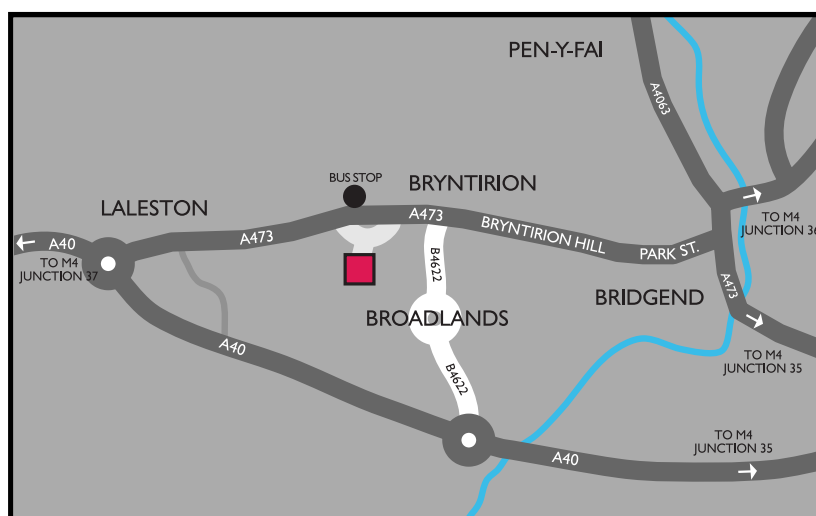

Directions

Coming from the East, take M4 to Junction 35. Follow signs to Bridgend until 3rd roundabout, then take A48 signposted Porthcawl. Go straight over 2 roundabouts, at next roundabout by Broadlands estate turn right. Continue through estate over 2 roundabouts on B4622 and turn left at traffic lights. ETCW is the second turn on the left opposite Ogmore Labour Club.

Coming from the West, take M4 to Junction 37. Follow sign to North Cornelly at Junction 37. At next roundabout turn right signposted Bridgend. Follow A48 to next roundabout. Continue straight on into Laleston, go through the village. ETCW is then on the right opposite Ogmore Labour Club.

There is a bus stop outside the front entrance of the college and Bridgend train station is 2 miles away.

BRIDGEND AND VALE LIBRARIES IN THE COMMUNITY

Bases upon Ordnance Survey mapping with permission of the Controller of Her Majesty's Stationery Office. (C) Crown Copyright. Unauthorised reproduction may lead to prosecution or civil proceedings. Crown Copyright 2005, Licence No. 100023405. Bridgend County Borough Council.