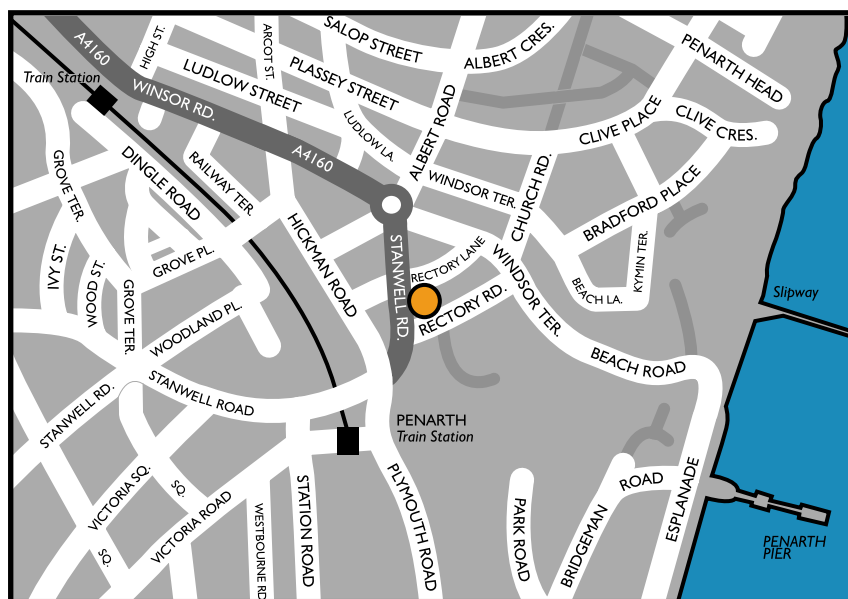

Directions

The library is in Stanwell Road, between the main shops on Windsor Road, and the Penarth Railway Station with routes to Cardiff and Barry.

There are time-limited parking spaces in Stanwell Road, Rectory Road (one way), Windsor Terrace and surrounding streets.

The nearest bus stop is in Rectory Road, for buses to and from Cardiff, Barry, Llandough, Sully and Dinas Powys. There is also a stop in Stanwell Road just outside Stangate House, between the library and Windsor Road.