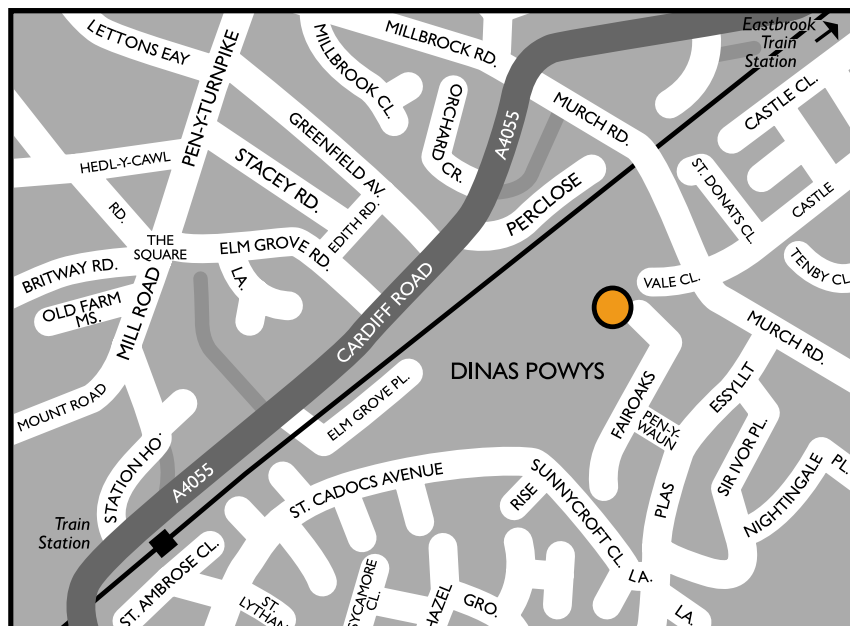

Dinas Powys Library

Fairoaks
The Murch
Dinas Powys
VALE OF GLAMORGAN
CF64 4QU

Tel No. 02920 512556

Fax No. 02920 515980

Website: www.valeofglamorgan.gov.uk

Librarian to contact: Joy Jones

Directions

Travel to the library by turning into Murch Road from the main traffic lights on Cardiff Road. Take a right turn into Plas Essyllt, then right again into Pen-y-Waun and the final right into Fairoaks road. The library is at the end of the road, along with Murch Primary School. Cars may be parked in the library car park.

Dinas Powys railway station is a good 10-15 minutes walk away and Eastbrook station is about the same distance. Trains run between Barry and Cardiff.

The nearest bus stop is on Plas Essyllt for a number 93 bus from Barry Island to Cardiff via Penarth. Other bus routes operate along Cardiff Road.