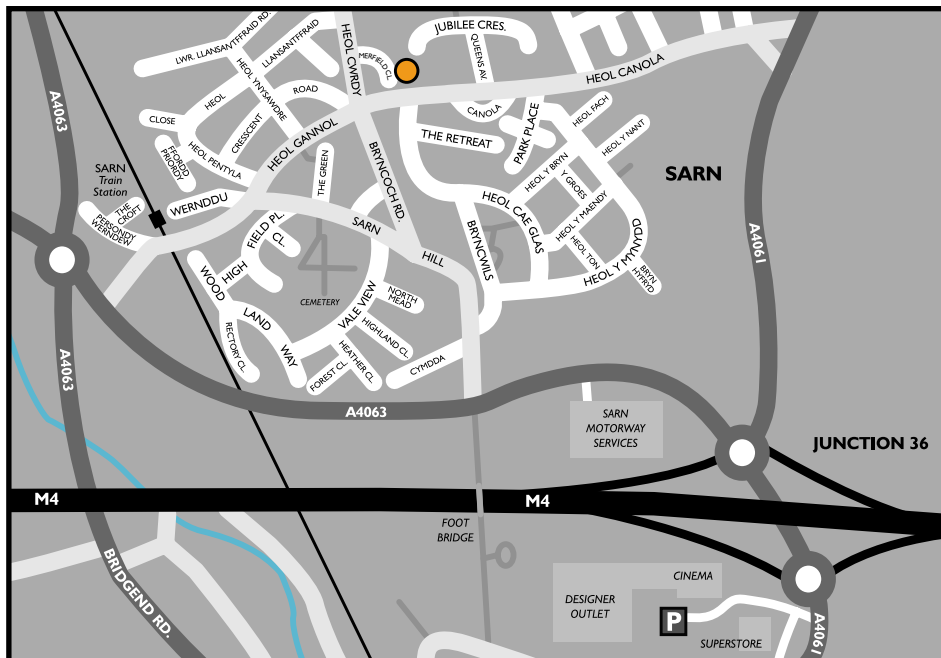

Directions

Located in the Sarn Community Centre in the centre of the village. Access for pedestrians is from the main road (Heol Canola). Car access is from Heol Cwdry into Merfield Close (behind the Filco Store). Turn into the Centre car park 50m on the right for free parking. Bus services from Heol Canola and Heol Cwdry (both 100m). Train services from Sarn Station (600m).