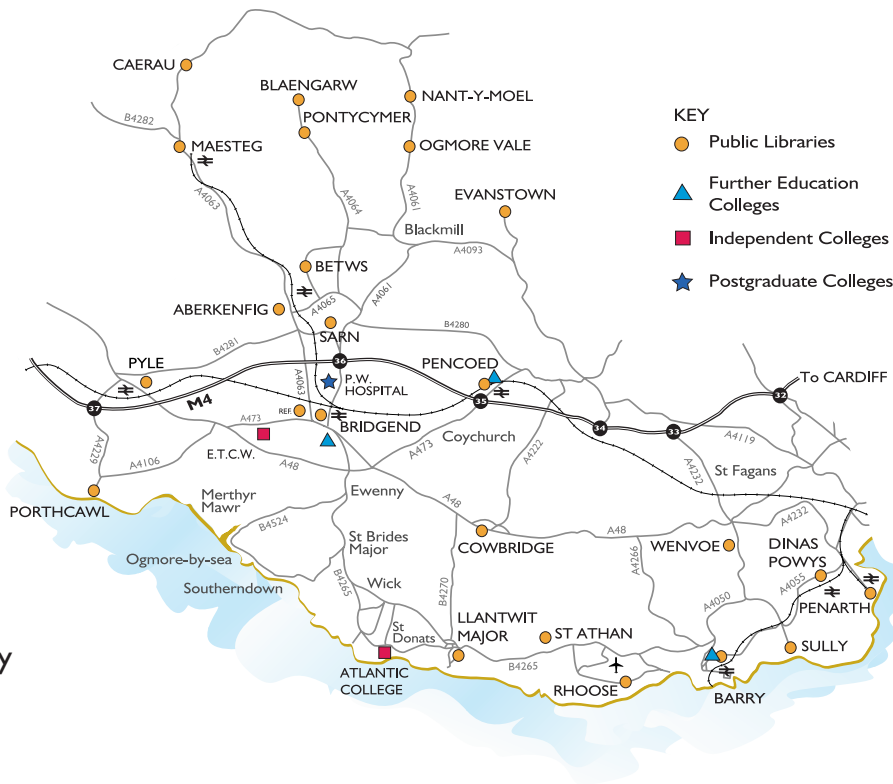

## Directions

Located in Pyle Life Centre just off Ffald Road, the main road from Pyle to Kenfig Hill. Signposted from mini-roundabout 400m up Ffald Road from Pyle Cross traffic lights. Free car parking on-site for Life Centre users. Bus services from Ffald Road (100m) and Pyle Road (A48) (300m). Train services from Pyle Station (850m).