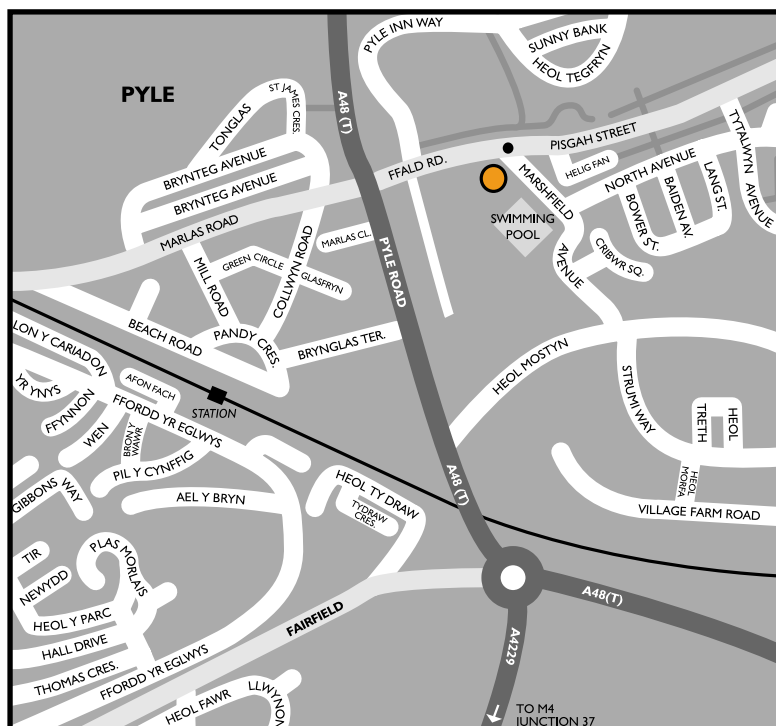

## Directions

Located in Pyle Life Centre just off Ffald Road, the main road from Pyle to Kenfig Hill. Signposted from mini-roundabout 400m up Ffald Road from Pyle Cross traffic lights. Free car parking on-site for Life Centre users. Bus services from Ffald Road (100m) and Pyle Road (A48) (300m). Train services from Pyle Station (850m).